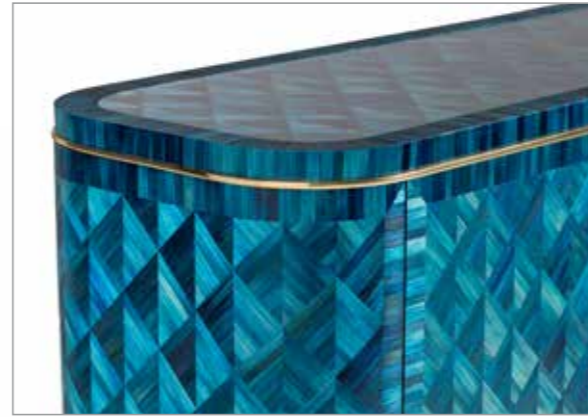

Characteristic for this series are the brass details, which are visible in each design. The dressers and sofa are beautifully finished with high quality leather on the inside, and luxury eco-conscious materials on the outside.

All pieces within this series can be made with lots of different materials and finishes in various colours. With our wide range of materials and finishes, this series is perfect for customization.

Itemnr: **FPA 400**
 Model: Circum dresser
 Material: Casted brass, straw, leather, glass
 Dimensions: 150 x 45 x H90 cm
 Finishes: Finishes on request, straw, veneer, parchment

* Other finishes on request.

Itemnr: **FPA 401**
 Model: Circum lowboard
 Material: Casted brass, straw, leather, glass
 Dimensions: 206 x 55 x H65 cm
 Finishes: Finishes on request, straw, veneer, parchment